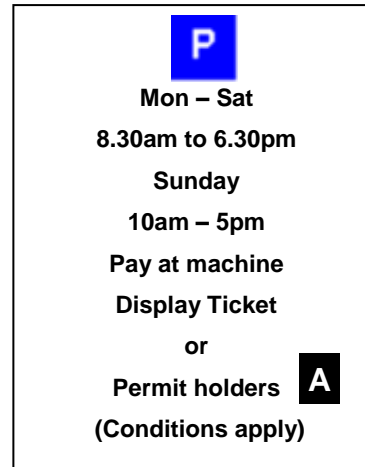

Residential permits, business permits and visitors' vouchers Information and price list

*** A permit is not available just for Bromley Town Centre zone A. If you live in this zone, you may apply for one of the following permits:

- zone A&B
- zone A&C
- zone B, or
- zone C

If you have an A&B or A&C permit, please refer to the sign information and conditions shown opposite.

Your permit **does not**:

- guarantee all day parking in zone A; or
- allow you to park in bays designated as pay and display only.

Parking sign (1)